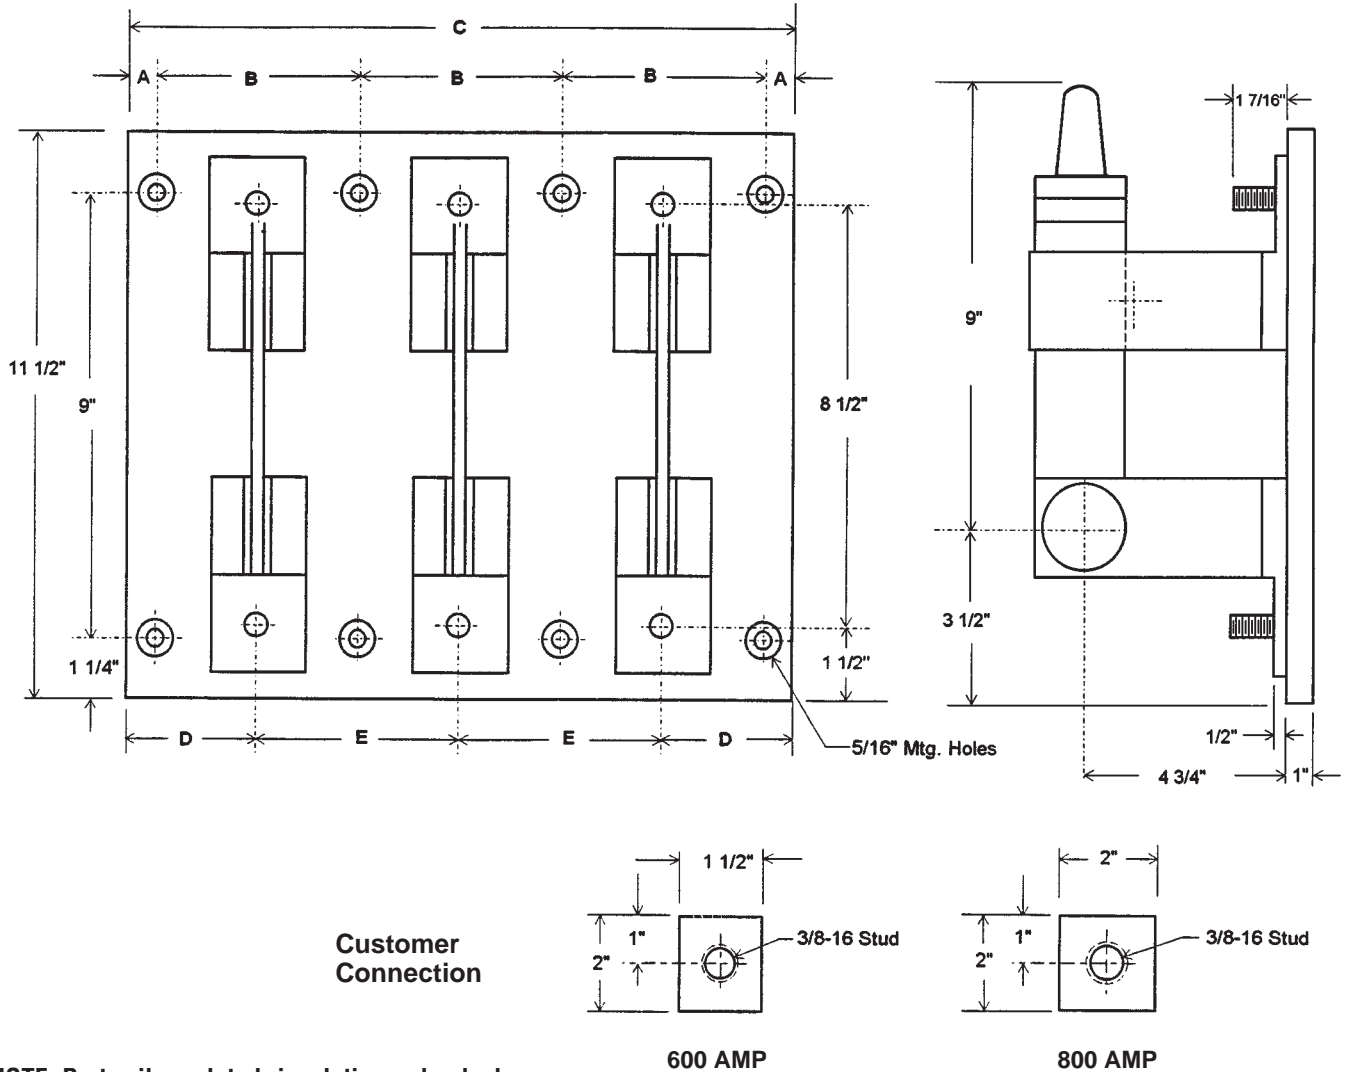

Knife Switches

TYPE A - Single Throw - Front Connected: 600 and 800 Amp

Shown as Basic Switch. For options, download Info/Opt.pdf

NOTE: Parts silver plated, insulation red polyglass

600 and 800 AMP — 600 VDC / VAC OR LESS

POLES	A	B	C	D	E	No. of Mtg. Holes
Single	5/8	4 1/4	5 1/2	2 3/4	—	4
Two	5/8	4 1/4	9 1/4	2 3/4	4 1/4	6
Three	5/8	4 1/4	14	2 3/4	4 1/4	8

Tolerances ± .015 for the hole diameters. Other tolerances ± .030 unless specified. Dimensions subject to change without notice.